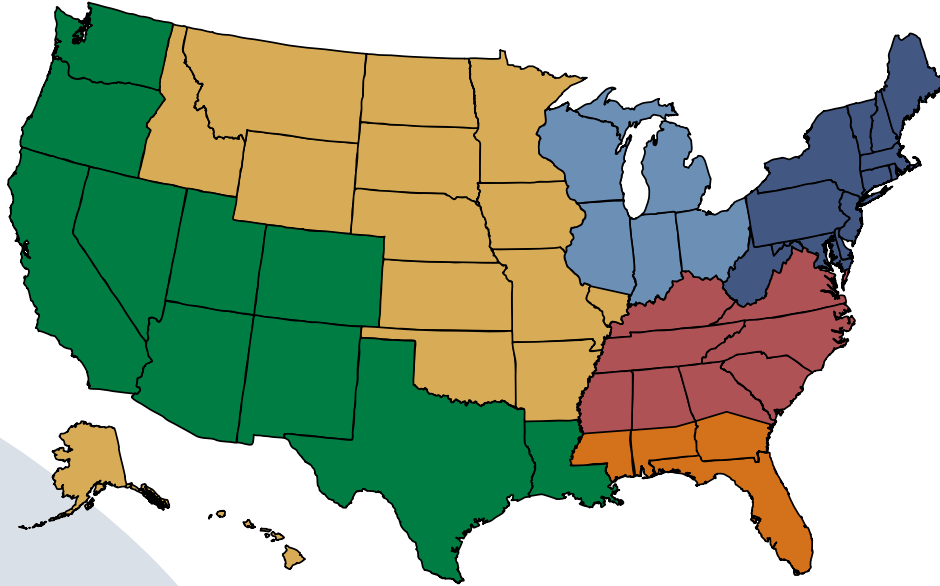

Contact Information

Brian McCloud

*Territory Manager,
Southwest/West Coast*
brian.mccloud@selectsourcellc.net
281-840-1862

Justin Watts

Territory Manager, Southeast
justin.watts@selectsourcellc.net
803-622-2340

Mike Blatt

Territory Manager, Northeast
mike.blatt@selectsourcellc.net
814-440-7658

Harold Wilhelm

Territory Manager, Gulf Coast
harold.wilhelm@selectsourcellc.net
407-988-7203

Jud Hudnut

Territory Manager, Great Lakes
jud.hudnut@selectsourcellc.net
517-245-9145

Open Territory

*Contact Keith Montgomery
for more information*
keith.montgomery@selectsourcellc.net
336-624-1269

Keith Montgomery

Business Director, Specialty Markets
keith.montgomery@selectsourcellc.net
336.624.1269

Customer Service

customerservice@selectsourcellc.net

877-235-0043

4609 E. Boonville-New Harmony Road
Evansville, IN 47725
www.SelectSourcellc.net
(877) 235-0043